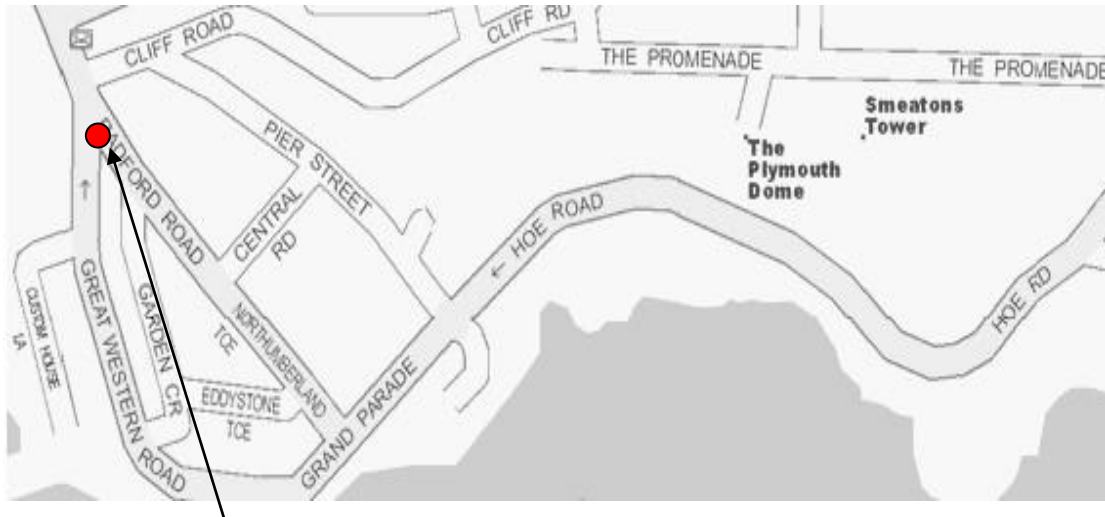

The full address of the IELTS test venue in Plymouth is:

Mayflower College, 1 Radford Road, Plymouth, PL1 3BY.

Please see map below.

For details about the exam, please contact Mayflower College.

[Mayflower College](#)

Arriving by Train:

Mayflower College is a 10 minute taxi journey from the train station.

Arriving by Car:

There is metered on-street car parking near to Mayflower College; there are also larger car parks in the city centre, which is a 10 minute walk from the College.